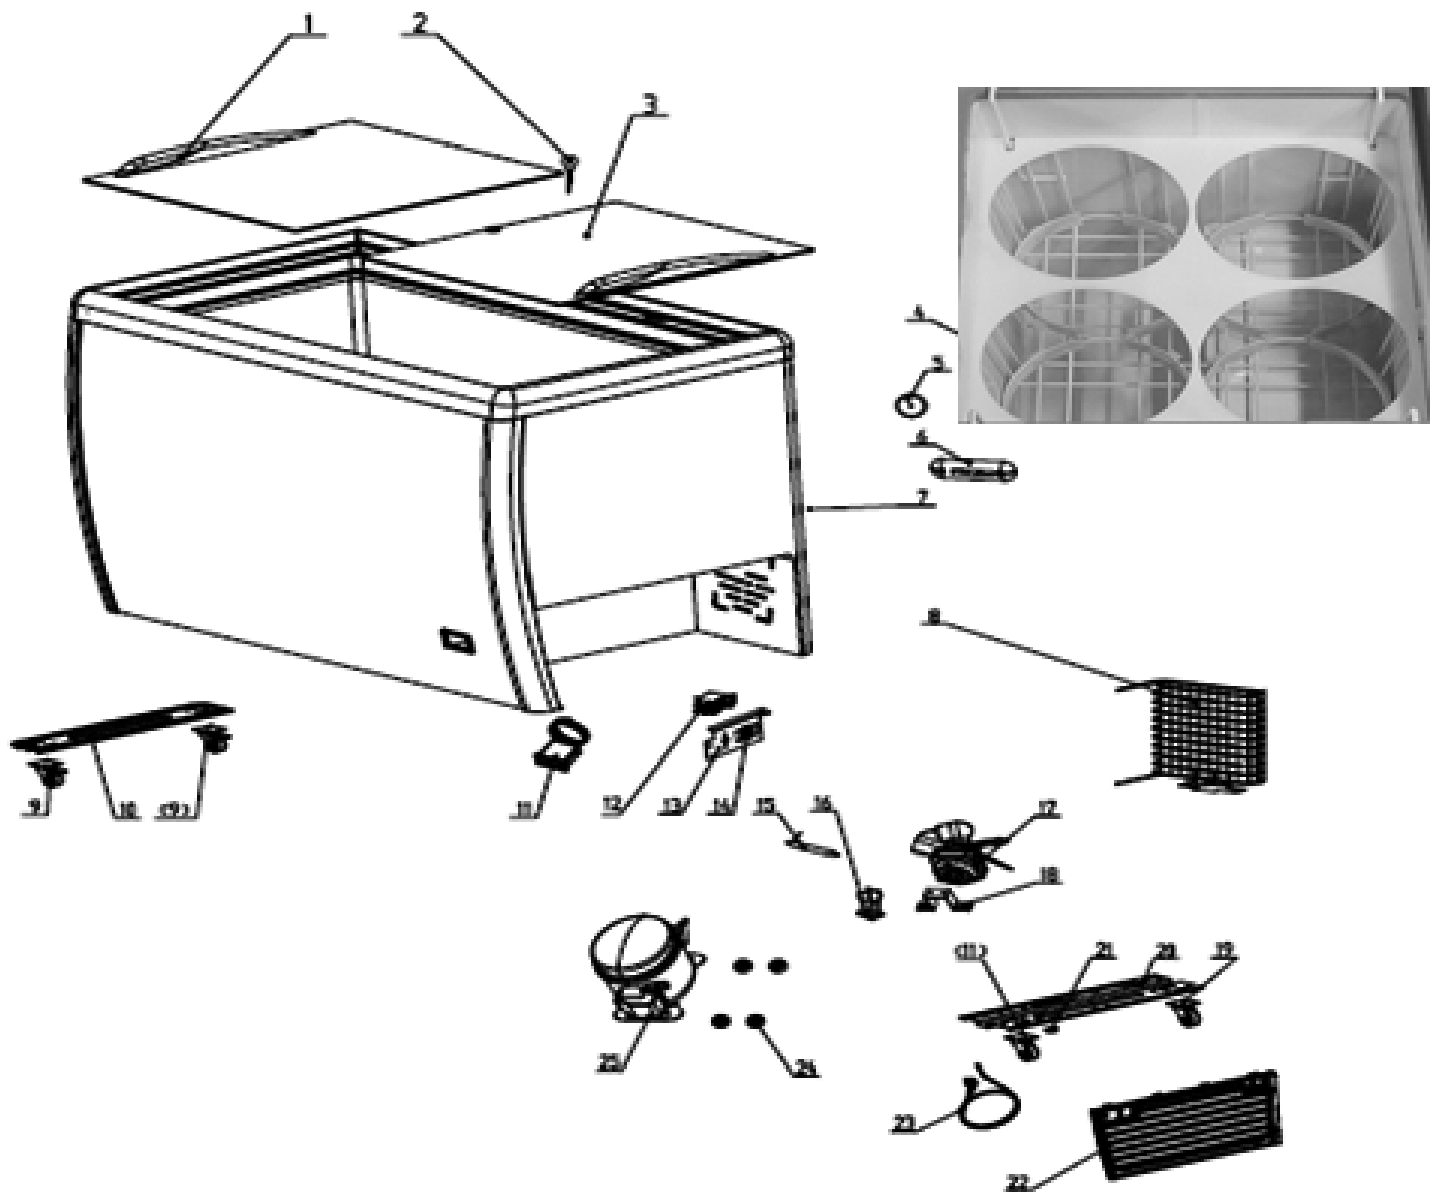

Parts Breakdown

Model FR-CN-0160-S 44590

Parts Breakdown

Model FR-CN-0160-S 44590

| Item No. | Description | Position | Item No. | Description | Position | Item No. | Description | Position |
|----------|---------------------------------------|----------|----------|-------------------------------|----------|----------|--|----------|
| 69421 | Upper Glass Door for 44590 | 1 | 64766 | Thermostat Support for 44590 | 13 | 28448 | Plug Series for 44590 | 23 |
| 41162 | Key/Lock for 44590 | 2 | 39587 | Indicator Lamp for 44590 | 14 | AE611 | Compressor Feet for 44590 | 24 |
| 69422 | Lower Glass Door for 44590 | 3 | 39586 | Filter for 44590 | 15 | 63504 | Compressor (R290) for 44590 | 25 |
| AI309 | Basket (4 Tubs) for 44590 | 4 | 64441 | Filter Support for 44590 | 16 | AD067 | Sneeze Guard Whole Set Assembled for 44590 | |
| 64763 | Thermostat Cover for 44590 | 5 | 64767 | Condenser Fan Motor for 44590 | 17 | AI310 | Plastic Cover (4 Tubs) for 44590 | |
| 64769 | Cabinet Plastic Frame for 44590 | 7 | 64768 | Fan Motor Support for 44590 | 18 | AI311 | Rubber Bumper for 44590 | |
| 28453 | Condenser for 44590 | 8 | 28446 | Castor without Lock for 44590 | 19 | AI312 | LED Bar for 44590 | |
| 28445 | Caster with Lock for 44590 | 9 | 78720 | Compressor Support for 44590 | 20 | AI313 | LED Transformer for 44590 | |
| 28449 | Thermostat Series (no Knob) for 44590 | 12 | 28447 | Shutter for 44590 | 22 | | | |